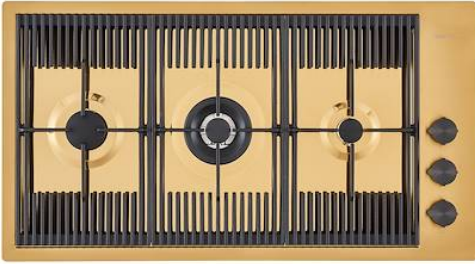

MILANO 3 BRULEURS GOLD

Gas hobs

Code: G680 F09

TABLE CUISSON GAZ MILANO A FLEUR GOLD - 3 brûleurs

DETAILS

Coloring Gold

Edge/Installation Type Flush-mount | Top-mount

Finish PVD

Material AISI 304 stainless steel

Texture Brushed in line

Supply 220-240 V; 50/60 Hz

Dimensions 870x476 mm

Base size 80 cm

Heating element three burners

Built-in hole [View technical data sheet](#)

Grids [Cast iron grids and enamelled burner covers](#)

Type [Gas Hob](#)

FEATURES

Gold [The Gold finish is obtained by treating the steel with a physical process called PVD \(Physical Vacuum Deposition\) which deposits particles of noble metals on the surface. The result is a unique and refined aesthetic effect, and an improvement in the mechanical properties of the steel that is more resistant to shocks and scratches.](#)

Cast iron grids

Cast-iron is the ideal material for an hob grid, this due to the manifold properties characterising it: high heat capacity that improves cooking performance; high weight and stability that improve safety; sturdiness that preserves the hob's original aspect over time; easy cleaning.